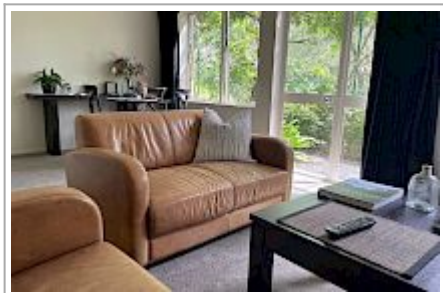

The bathrooms have eco hand wash, shampoo and conditioner, hairdryer and iron provided.

Access to the Homestay is for your use only. Ample parking right outside your door. Access is flat and easy.

Our location makes us a great hub, . Easy to get to, close to motorways and arterial routes

We are extremely spoilt for choice for cafes, restaurants and wineries all within a half hour drive.

Perfect base for attending weddings and functions at one of the many local venues We are 20 - 30 minutes to the safe sandy beaches of the East Coast, many with cafes, restaurants and shopping.

The stunning wilder West Coast beaches are 25 minutes. Murwhai Beach and the world famous Gannet Colony. The fabulous Hauraki Gulf is on our doorstep. Enjoy a day on the water, a ferry ride to Waiheke Island for coffee wine and lunch One of many Islands you can visit

www.maddisons.nz/homestay

Contact Information:

Phone: 021 316 781

Mobile: 021 316 781

Address: 34 Coatesville Heights,
Coatesville 0793, New Zealand

Contact: Hosking

Location: Coatesville North Shore
Auckland 50 minutes from the
airport 15 to Nth/Sth Mways

Directions: North from the airport
SH1 over the Auckland Harbour
Bridge exit 412, north through
Albany to Coatesville or the western
route past the Onehunga Harbour
through the tunnel and north via
the Western Motorway ,Highway
28, country roads to Coatesville

GPS: -36.7326948, 174.6410047