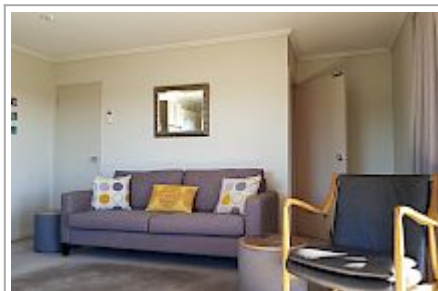

The B&B rooms and the Apartment have smart TVs with access to Netflix. There is free WiFi throughout and free parking.

Mountain bike enthusiasts? We provide safe storage and a workshop with a bike stand and tools. We are 5-minutes' drive to the Redwoods/Whakarewarewa Forest mountain bike park. Dale is happy to take you for a guided ride suited to your level.

We have a Siamese cat.

Rotorua Views is a member of the Quality Assessed Bed and Breakfast Association.

Contact Information:

Phone: 07 350 1297

Mobile: 021 2122 108 or 027 448 1021

Address: 2 Linden Place, Matipo Heights, Rotorua.

Contact: Annie Thode

Location: We are in south-west Rotorua, 5 km from the centre.

Directions: We are just off Pukehangi Road, a key arterial road in West Rotorua. It's a 5-minute walk to Rotorua International Stadium. Driving distances: Te Puia (3 minutes), Mountain Bike Park (5 minutes), city centre (8 minutes), Redwoods (10 minutes).

GPS: -38.1569827,
176.21940410000002