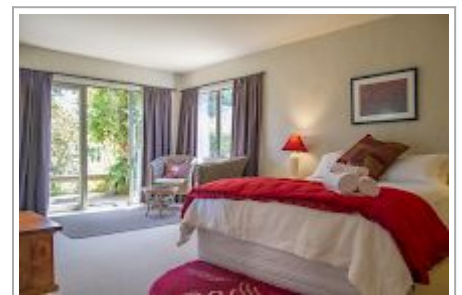

Kuaotunu is one of the hidden gems of the Coromandel and is a great place for relaxing, swimming, beach and bush walks, fishing, kayaking, and enjoying the beautiful white sand beaches in the area. The village store, café, and Luke's Kitchen, an excellent restaurant for casual eating, are a 10 minute walk away. Centrally located on SH25, this is truly a wonderful place to base yourself to explore all the peninsula has to offer.

Taigh na Mara-you'll want to stay a while.

Contact Information:

Phone: 078665290

Mobile: 0210610431

Address: 15 Kawhero Drive,
Kuaotunu

Contact: Carol Blair

Location: Kuaotunu. 28 km east of Coromandel town; 17 km north of Whitianga.

Directions: Located on SH25 you can reach Kuaotunu via the Thames Coastal Rd, turning right just before Coromandel town; or via Whitianga, heading north towards Coromandel. Enter Kawhero Drive off SH25, 1 km from the village. Turn left on entering Kawhero.

GPS: -36.7244223, 175.7232199