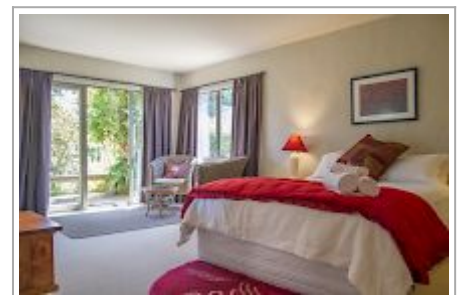

Kuaotunu is one of the hidden gems of the Coromandel and is a great place for relaxing, swimming, beach and bush walks, fishing, kayaking, and enjoying the beautiful white sand beaches in the area. The village store, café, and Luke's Kitchen, an excellent restaurant for casual eating, are a 10 minute walk away. Centrally located on SH25, this is truly a wonderful place to base yourself to explore all the peninsula has to offer.

Taigh na Mara-you'll want to stay a while.

Contact Information:

Phone: 078665290

Mobile: 0210610431

Address: 15 Kawhero Drive,
Kuaotunu

Contact: Carol Blair

Location: Kuaotunu. 28 km east of Coromandel town; 17 km north of Whitianga.

Directions: Located on SH25 you can reach Kuaotunu via the Thames Coastal Rd, turning right just before Coromandel town; or via Whitianga, heading north towards Coromandel. Enter Kawhero Drive off SH25, 1 km from the village. Turn left on entering Kawhero.

GPS: -36.7244223, 175.7232199