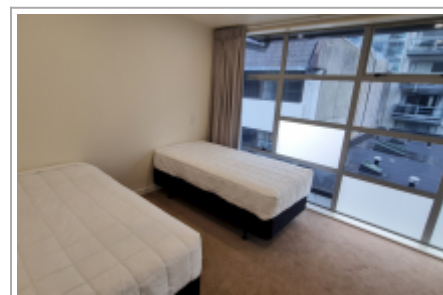

U Suites on Jessie

This lovely two-bedroom apartment is right in the heart of the city, an unbeatable location with access to shops, restaurants, and the waterfront all in a peaceful setting.

The apartment is modern and bright with large windows in the lounge, 2 bedrooms with 2 bathrooms, and a private deck. With its myriad of facilities, the apartment within the complex offers a unique lifestyle to your Wellington trip.

A short stroll to the Wellington's beautiful waterfront, Courtenay and Cuba St with plenty of cafes and restaurants along the way, and a stone's throw to Moore Wilsons.

Contact Information:

Phone: 043912001

Mobile: 0225176021

Address: level 4/181 Wakefield Street, Te Aro, Wellington 6011, New Z

Contact: Juliana Brown

Location: Jessie Street, Wellington

Directions: Brilliantly central with proximity to Wellington's vibrant centre, in the very heart of the Te Aro precinct, jam-packed with cafes and restaurant at door step

GPS: -41.2913806, 174.7805531