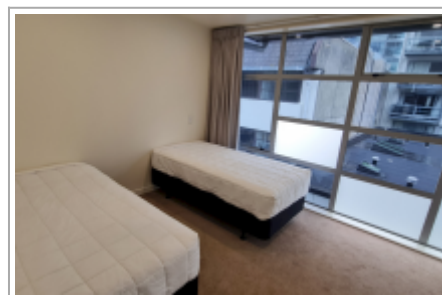

U Suites on Jessie

This lovely two-bedroom apartment is right in the heart of the city, an unbeatable location with access to shops, restaurants, and the waterfront all in a peaceful setting.

The apartment is modern and bright with large windows in the lounge, 2 bedrooms with 2 bathrooms, and a private deck. With its myriad of facilities, the apartment within the complex offers a unique lifestyle to your Wellington trip.

A short stroll to the Wellington's beautiful waterfront, Courtenay and Cuba St with plenty of cafes and restaurants along the way, and a stone's throw to Moore Wilsons.

Contact Information:

Phone: 043912001

Mobile: 0225176021

Address: level 4/181 Wakefield Street, Te Aro, Wellington 6011, New Z

Contact: Juliana Brown

Location: Jessie Street, Wellington

Directions: Brilliantly central with proximity to Wellington's vibrant centre, in the very heart of the Te Aro precinct, jam-packed with cafes and restaurant at door step

GPS: -41.2913806, 174.7805531