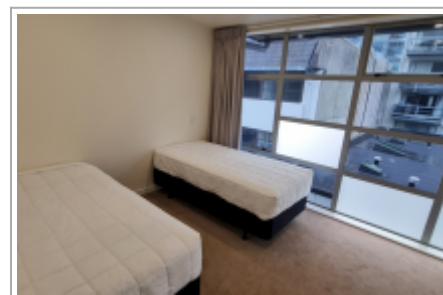

U Suites on Jessie

This lovely two-bedroom apartment is right in the heart of the city, an unbeatable location with access to shops, restaurants, and the waterfront all in a peaceful setting.

The apartment is modern and bright with large windows in the lounge, 2 bedrooms with 2 bathrooms, and a private deck. With its myriad of facilities, the apartment within the complex offers a unique lifestyle to your Wellington trip.

A short stroll to the Wellington's beautiful waterfront, Courtenay and Cuba St with plenty of cafes and restaurants along the way, and a stone's throw to Moore Wilsons.

Contact Information:

Phone: 043912001

Mobile: 0225176021

Address: level 4/181 Wakefield Street, Te Aro, Wellington 6011, New Z

Contact: Juliana Brown

Location: Jessie Street, Wellington

Directions: Brilliantly central with proximity to Wellington's vibrant centre, in the very heart of the Te Aro precinct, jam-packed with cafes and restaurant at door step

GPS: -41.2913806, 174.7805531