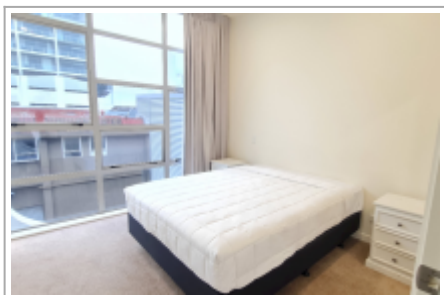

U Suites on Jessie

This lovely two-bedroom apartment is right in the heart of the city, an unbeatable location with access to shops, restaurants, and the waterfront all in a peaceful setting.

The apartment is modern and bright with large windows in the lounge, 2 bedrooms with 2 bathrooms, and a private deck. With its myriad of facilities, the apartment within the complex offers a unique lifestyle to your Wellington trip.

A short stroll to the Wellington's beautiful waterfront, Courtenay and Cuba St with plenty of cafes and restaurants along the way, and a stone's throw to Moore Wilsons.

Contact Information:

Phone: 043912001

Mobile: 0225176021

Address: level 4/181 Wakefield Street, Te Aro, Wellington 6011, New Z

Contact: Juliana Brown

Location: Jessie Street, Wellington

Directions: Brilliantly central with proximity to Wellington's vibrant centre, in the very heart of the Te Aro precinct, jam-packed with cafes and restaurant at door step

GPS: -41.2913806, 174.7805531