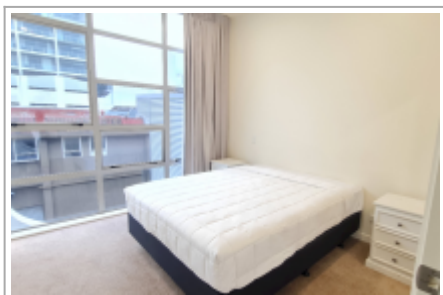

U Suites on Jessie

This lovely two-bedroom apartment is right in the heart of the city, an unbeatable location with access to shops, restaurants, and the waterfront all in a peaceful setting.

The apartment is modern and bright with large windows in the lounge, 2 bedrooms with 2 bathrooms, and a private deck. With its myriad of facilities, the apartment within the complex offers a unique lifestyle to your Wellington trip.

A short stroll to the Wellington's beautiful waterfront, Courtenay and Cuba St with plenty of cafes and restaurants along the way, and a stone's throw to Moore Wilsons.

Contact Information:

Phone: 043912001

Mobile: 0225176021

Address: level 4/181 Wakefield Street, Te Aro, Wellington 6011, New Z

Contact: Juliana Brown

Location: Jessie Street, Wellington

Directions: Brilliantly central with proximity to Wellington's vibrant centre, in the very heart of the Te Aro precinct, jam-packed with cafes and restaurant at door step

GPS: -41.2913806, 174.7805531