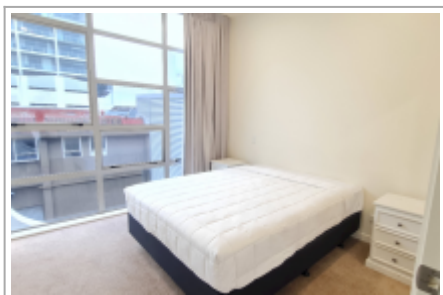

U Suites on Jessie

This lovely two-bedroom apartment is right in the heart of the city, an unbeatable location with access to shops, restaurants, and the waterfront all in a peaceful setting.

The apartment is modern and bright with large windows in the lounge, 2 bedrooms with 2 bathrooms, and a private deck. With its myriad of facilities, the apartment within the complex offers a unique lifestyle to your Wellington trip.

A short stroll to the Wellington's beautiful waterfront, Courtenay and Cuba St with plenty of cafes and restaurants along the way, and a stone's throw to Moore Wilsons.

Contact Information:

Phone: 043912001

Mobile: 0225176021

Address: level 4/181 Wakefield Street, Te Aro, Wellington 6011, New Z

Contact: Juliana Brown

Location: Jessie Street, Wellington

Directions: Brilliantly central with proximity to Wellington's vibrant centre, in the very heart of the Te Aro precinct, jam-packed with cafes and restaurant at door step

GPS: -41.2913806, 174.7805531